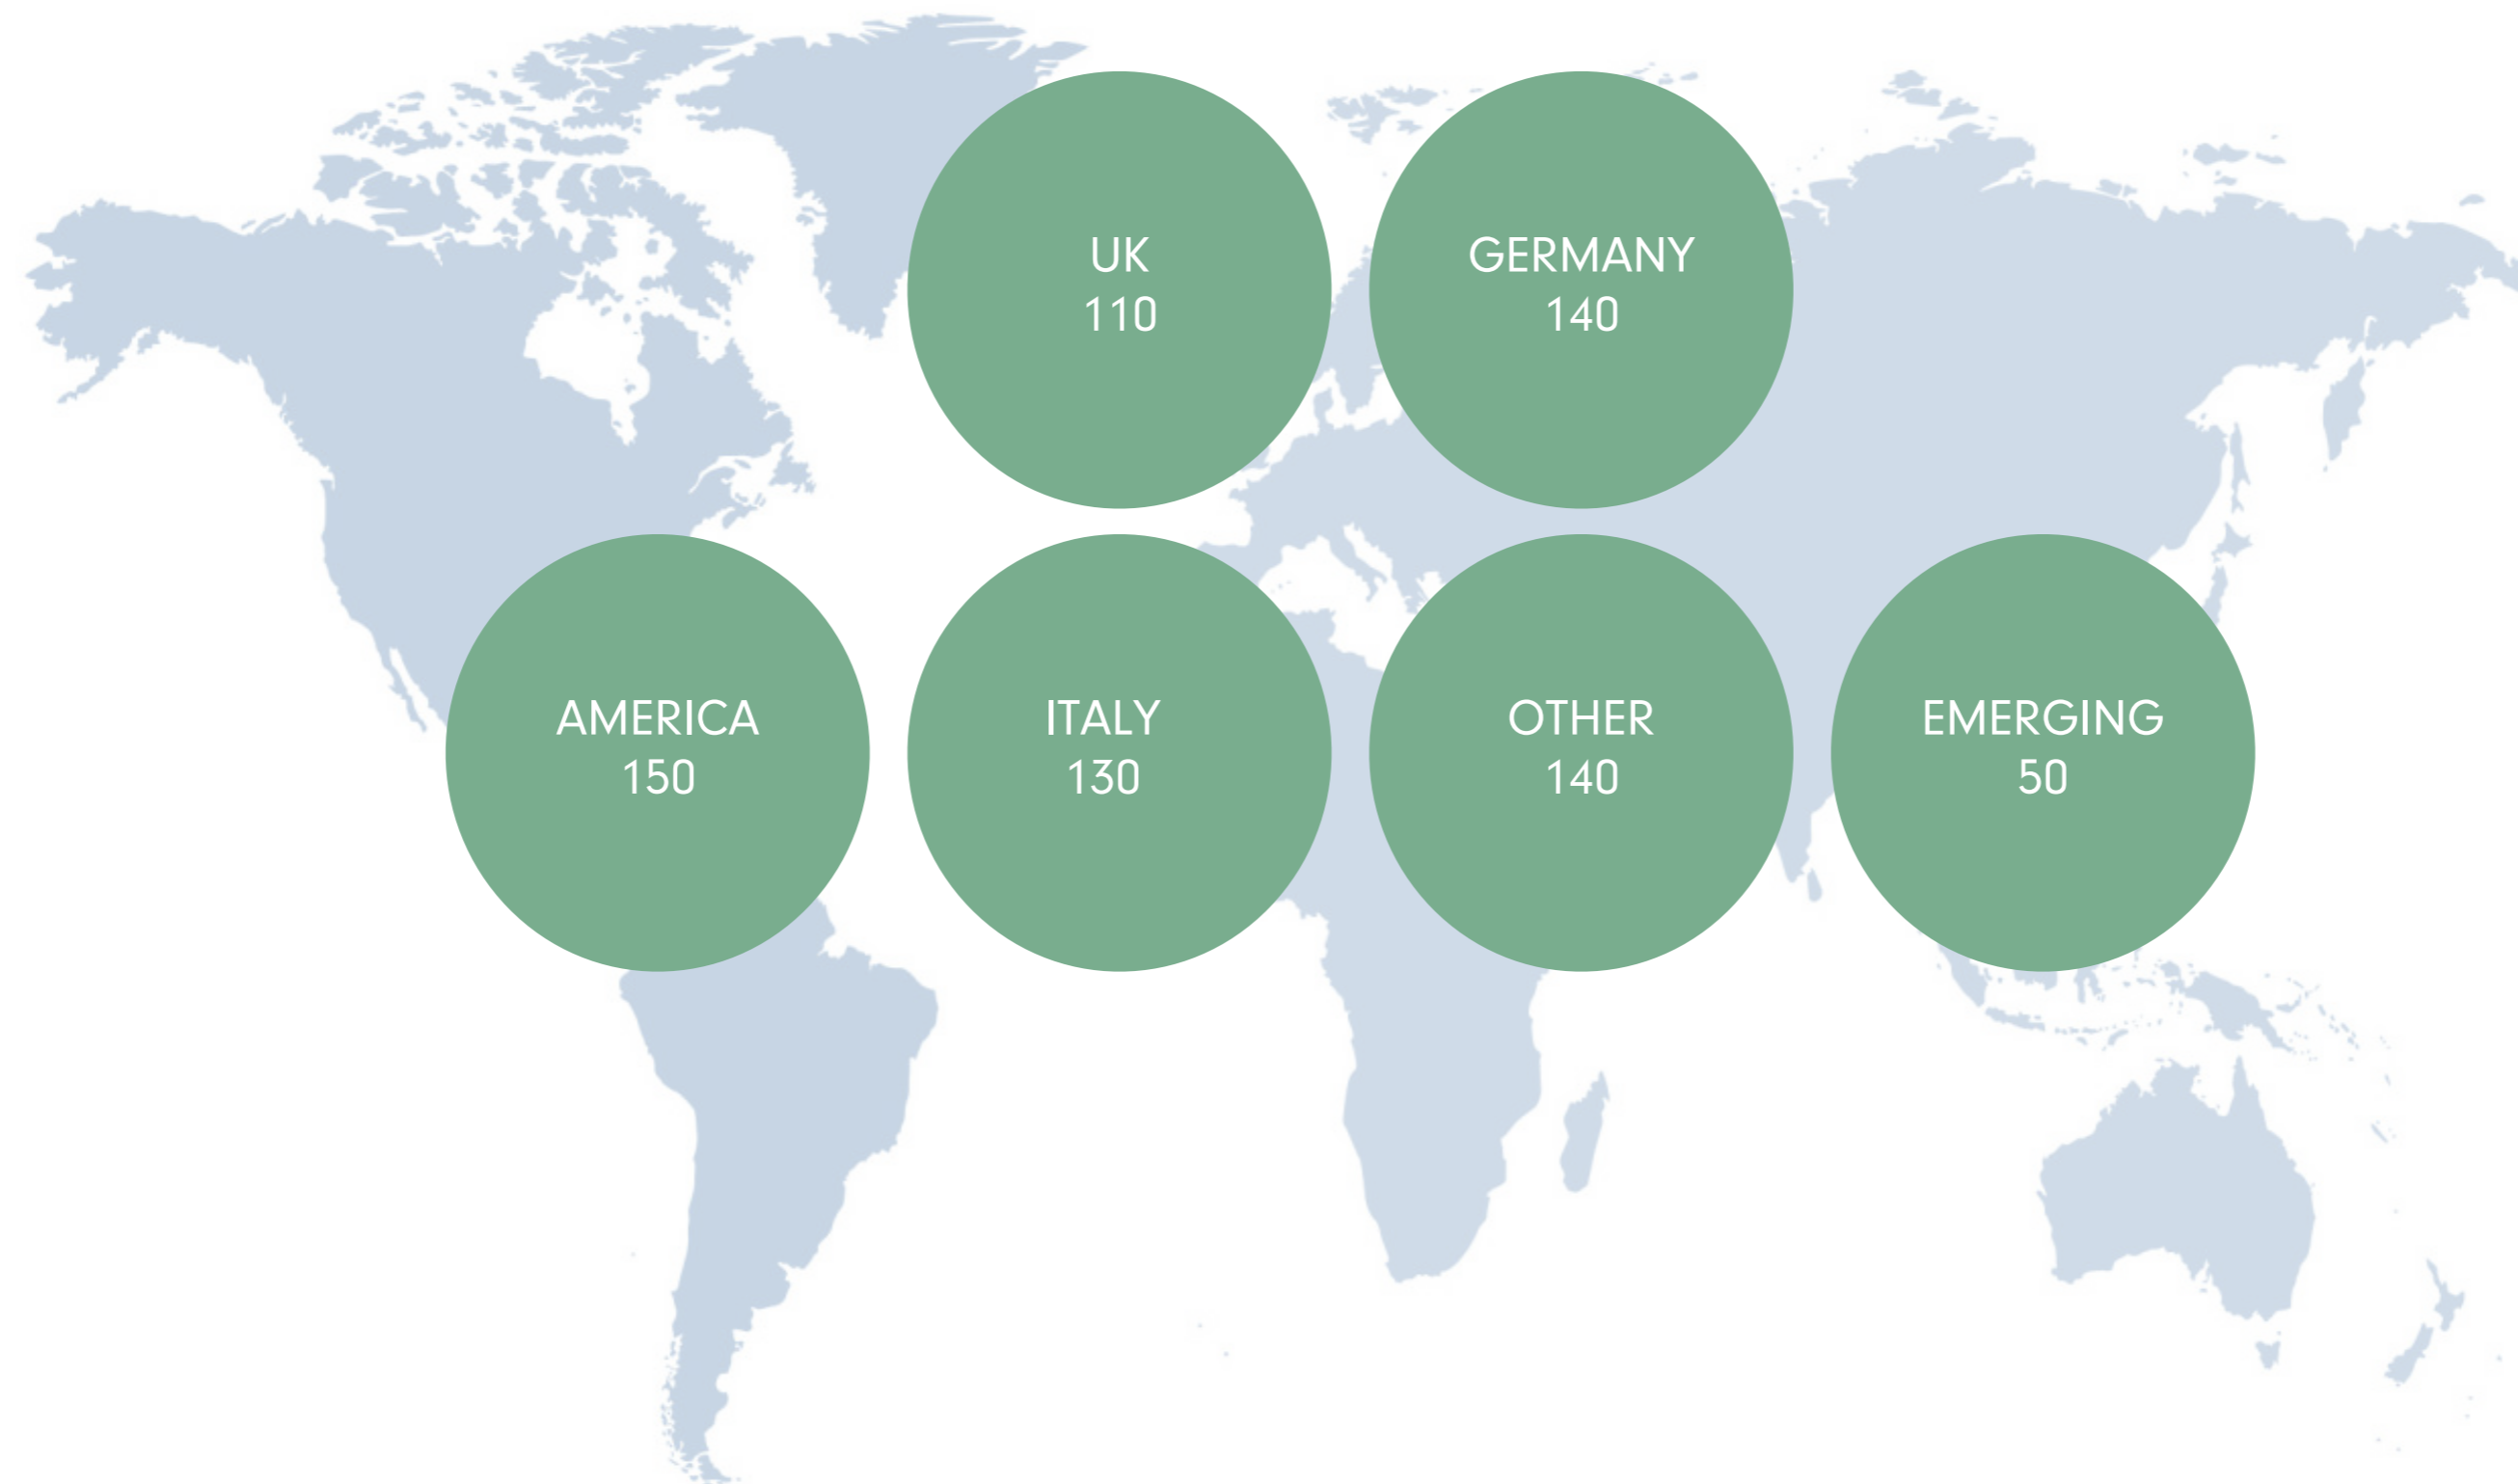

# BUSINESS MODEL

- **PRODUCT**

collections designed and **created in-house**  
sold exclusively as the brand FOPE  
highly recognisable design and brand image

- **DISTRIBUTION CHANNELS**

presence of the brand in high level jewellery shops  
direct sale: boutique in Venice, London, Tokyo, Kuala Lumpur  
direct relationship with the jewellers - no distributors

# DISTRIBUTION NETWORK

- about 600 retailers and more than 700 POS
- Boutique: Venice, London, Tokyo, Kuala Lumpur

**FOPE**

# LONDON