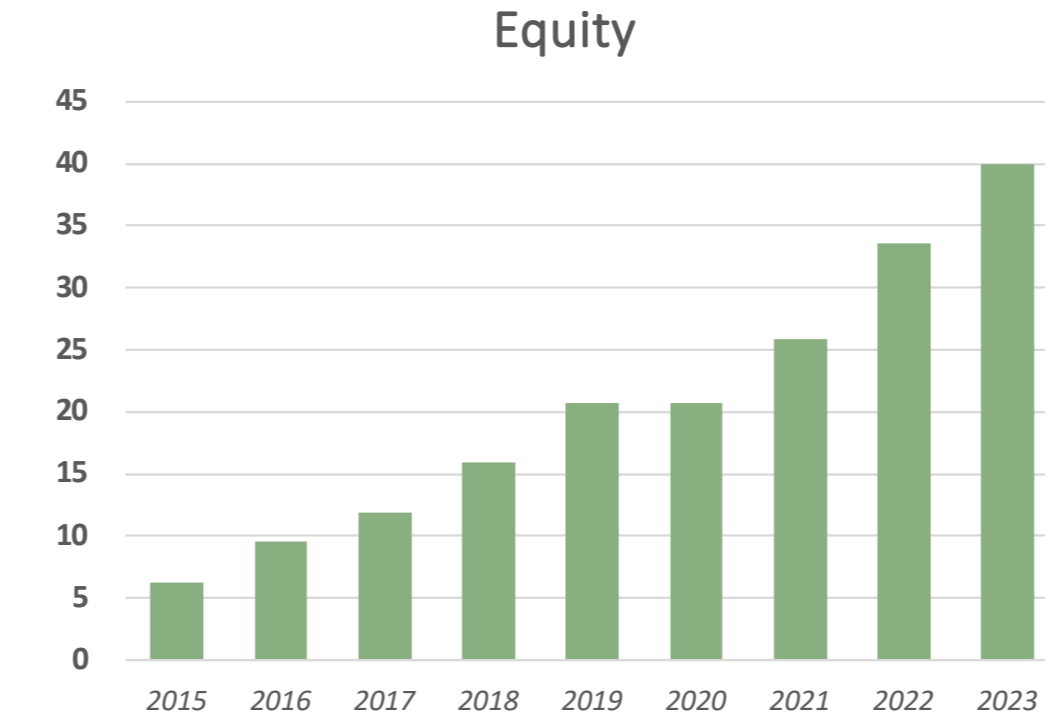

HIGHLIGHTS

FOPE consolidated data 2016 - 2023

FOPE