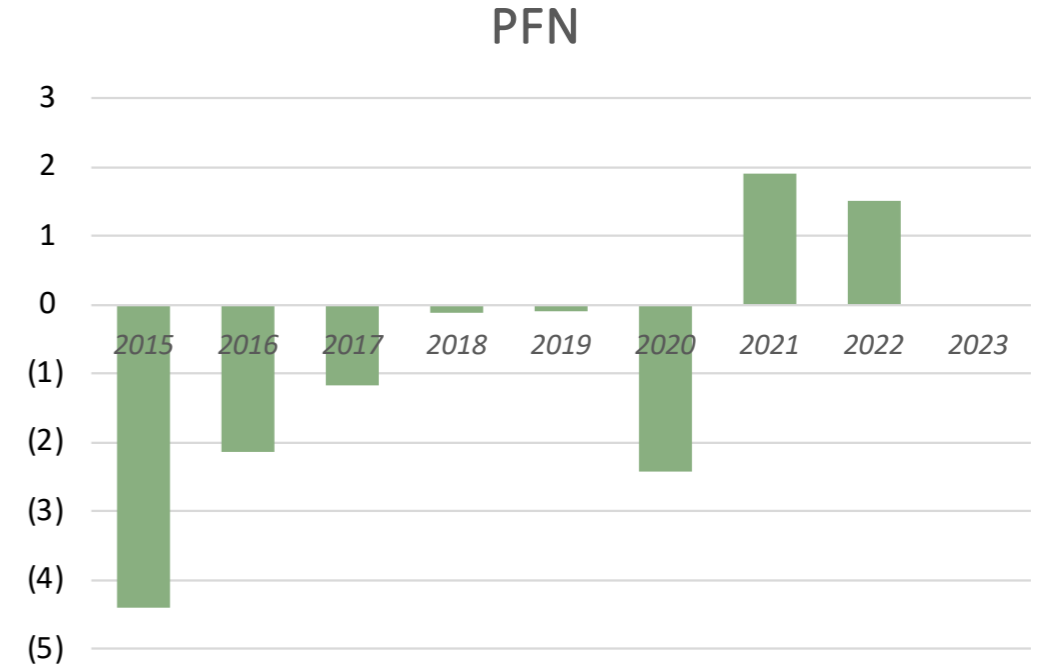

HIGHLIGHTS

FOPE consolidated data 2016 - 2023

FOPE