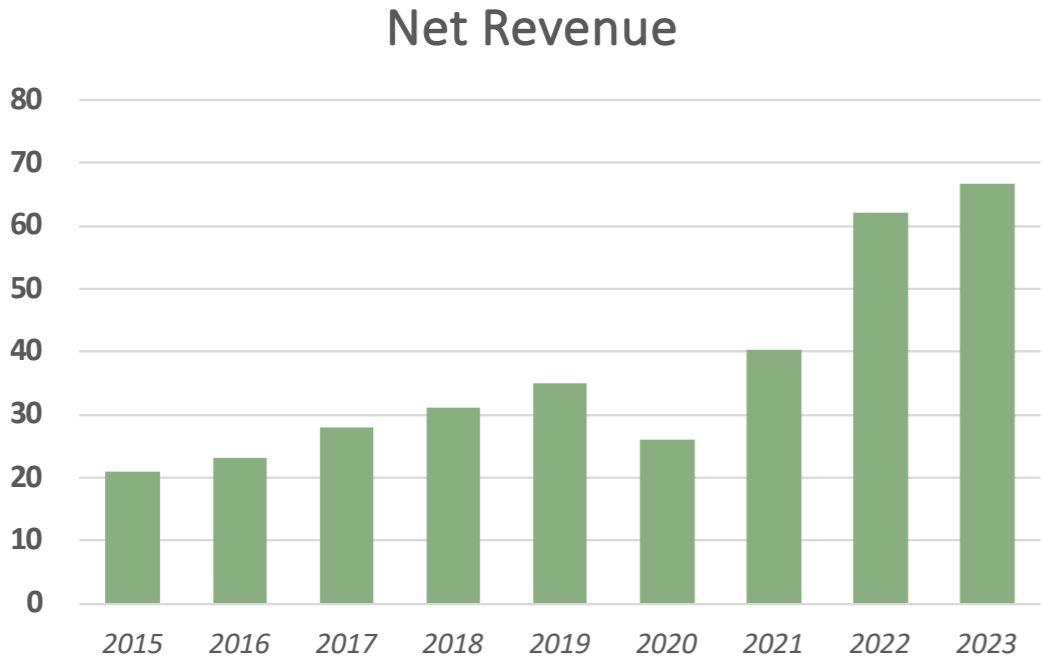

HIGHLIGHTS

FOPE consolidated data 2016 - 2023

FOPE