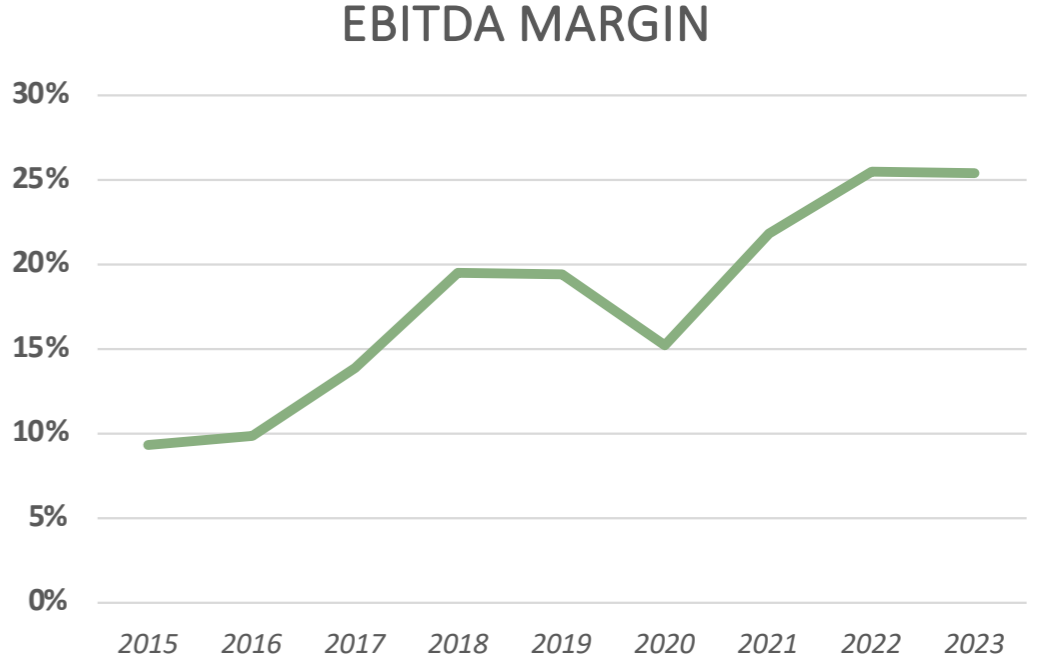

HIGHLIGHTS

FOPE consolidated data 2016 - 2023

FOPE