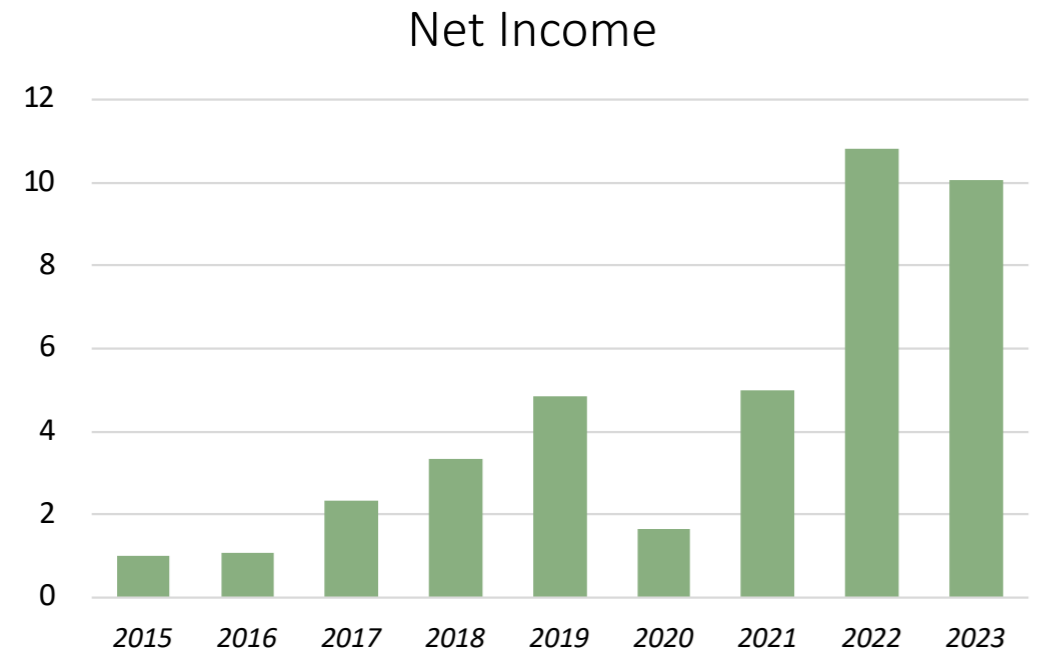

HIGHLIGHTS

FOPE consolidated data 2016 - 2023

FOPE